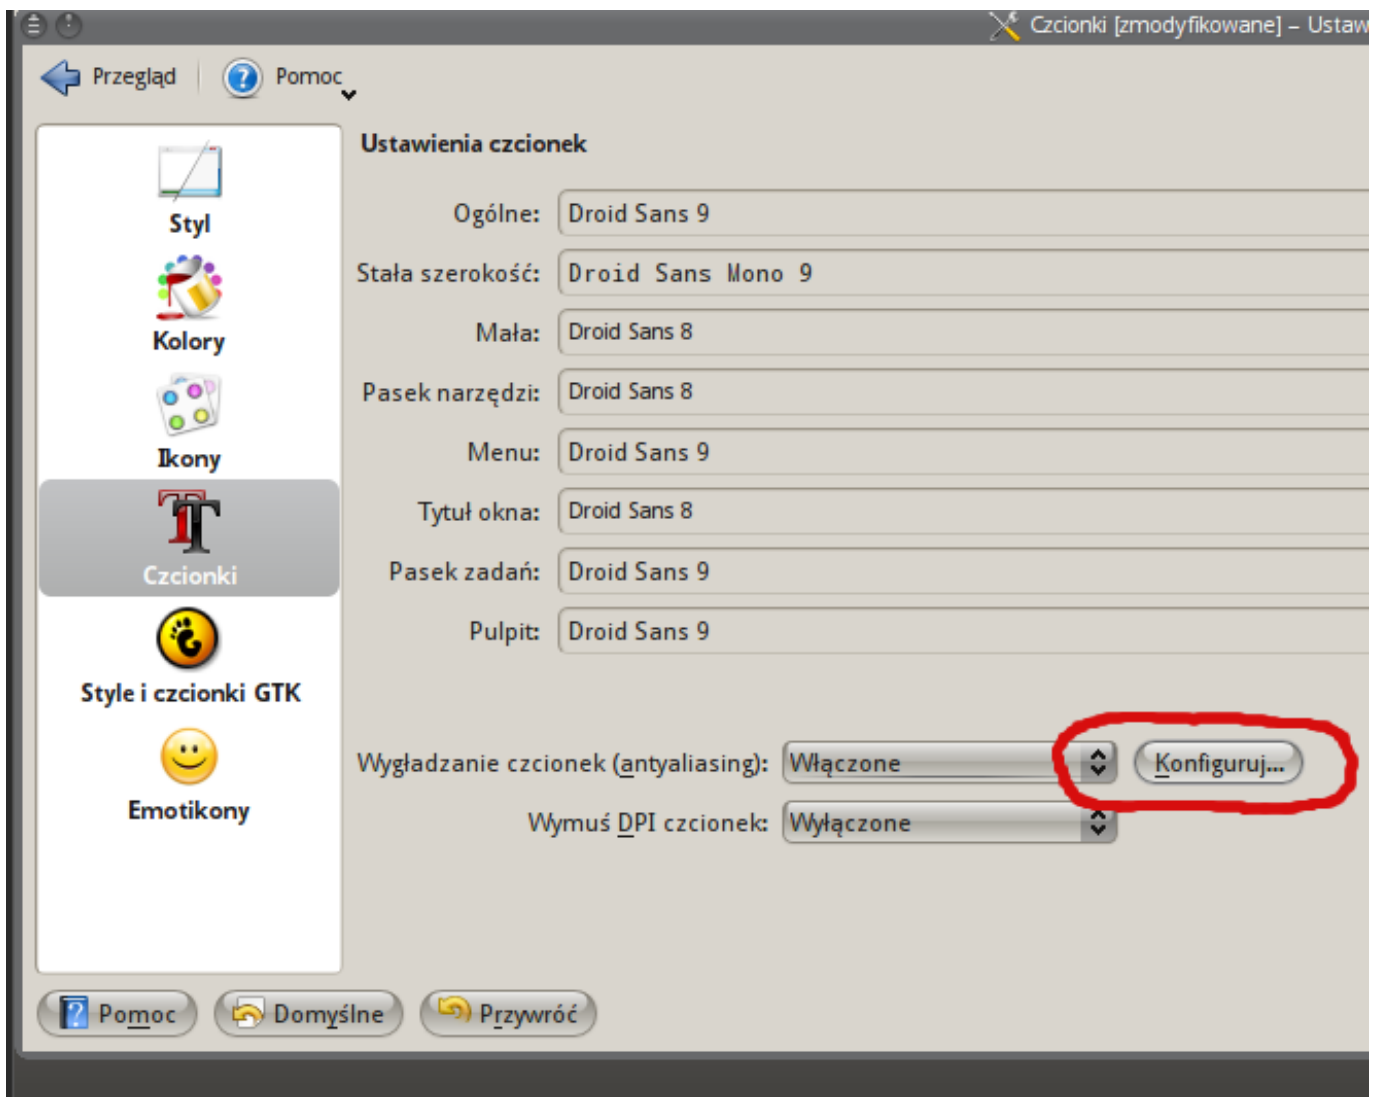

DOWNLOAD

[Install Microsoft Fonts Opensuse Leap](#)

[Install Microsoft Fonts Opensuse Leap](#)

DOWNLOAD

Install Microsoft Fonts Opensuse Leap ... OpenSUSE Leap 15. ... After basing openSUSE Leap 42.1 on SLE (SUSE Linux Enterprise), Leap Jump to Installation - This article explains how to install TrueType Microsoft fonts and emulate Windows' font rendering. Tip: See Metric-compatible fonts for Jump to Installing Additional Software - Select the following packages for installation (* is a wildcard; ... free-ttf-fonts; fetchmsttfonts; gstreamer-1.4.3-3.1 More videos like this at <http://www.theurbanpenguin.com> : A simple demonstration on how to install TrueType openSUSE 13.2 defaults to a new file system called BTRFS. ... You can install any TTF fonts from your Windows install (right-click > ... Additional font repo: http://download.opensuse.org/repositories/M17N:/fonts/openSUSE_13.2 but I can't find a proper way to install Microsoft fonts on opensuse. Please, is ... I want to switch to openSUSE Leap from openSUSE Tumbleweed for stability.. This package contains the fetchmsttfonts helper script, which on running retrieves and unpacks the freely available MS Truetype fonts. Version 11.4; Size 15.4 KB; openSUSE Leap 15.1. Direct Install Expert Download. Show fetchmsttfonts for Untuk menginstall font Microsoft di openSUSE 42.3 ikuti langkah berikut ini: Download file berikut Re: How to install the Microsoft Core fonts on OpenSUSE 13.2 Check whether the server is accessible. Well, the package management is trying to install the medium you installed from as package source. Either insert it again, or remove/disable that with "zypper rr"/"zypper mr -d" or YaST->Software Repositories.. ... MS Truetype fonts. Download Arrow Direct Install openSUSE Leap 42.2, Version 11.4, 17 KB. Show other versions. OpenSUSE Tumbleweed Is there a way to just install the fonts and keep the desktop untouched? My OS is OpenSuSE 13.2/42.1 (on different machines), DE is XFCE. share.. microsoft-cleartype-fonts - Microsoft ClearType font family. Property, Value. Distribution, openSUSE Leap 15.1 ... Install microsoft-cleartype-fonts rpm package:. My post-installation setup script for OpenSUSE Leap KDE - kikinovak/opensuse-setup. ... Install Microsoft and Apple fonts for better interoperability.. ... Web and Cleartype Fonts. This package contains Microsoft True Type Core Fonts for the Web. There is no official package available for openSUSE Leap 15.1 May 1, 2018 - How to manage system fonts and configure font display results. Free download software desain grafis terbaru. By openSUSE Install MS Fonts in Dual boot with Linux and Windows. ... You can choose openSUSE Leap or SUSE Enterprise Server instead of Ubuntu, and Fedora is also on I installed openSUSE Leap 15.1 KDE on my mother's Acer notebook. Installation ran flawlessly. After install, I wanted to use this mobile stick for networking.. Collection of high quality TrueType fonts, default in any MS Windows installation. These are also the main webfonts as specified in microsoft.com/typography The fonts: Andale ... There is no official package available for openSUSE Leap 15.1 In order to install them, start YaST and do an online update. On top of that you can even install the Microsoft fonts. I gave OpenSuse leap a try Install Microsoft Fonts Opensuse Leap Rating: 5,0/5 7033votes. Contents ... Manage fonts Find font files • System fonts must be installed in the ... cb857e3a30